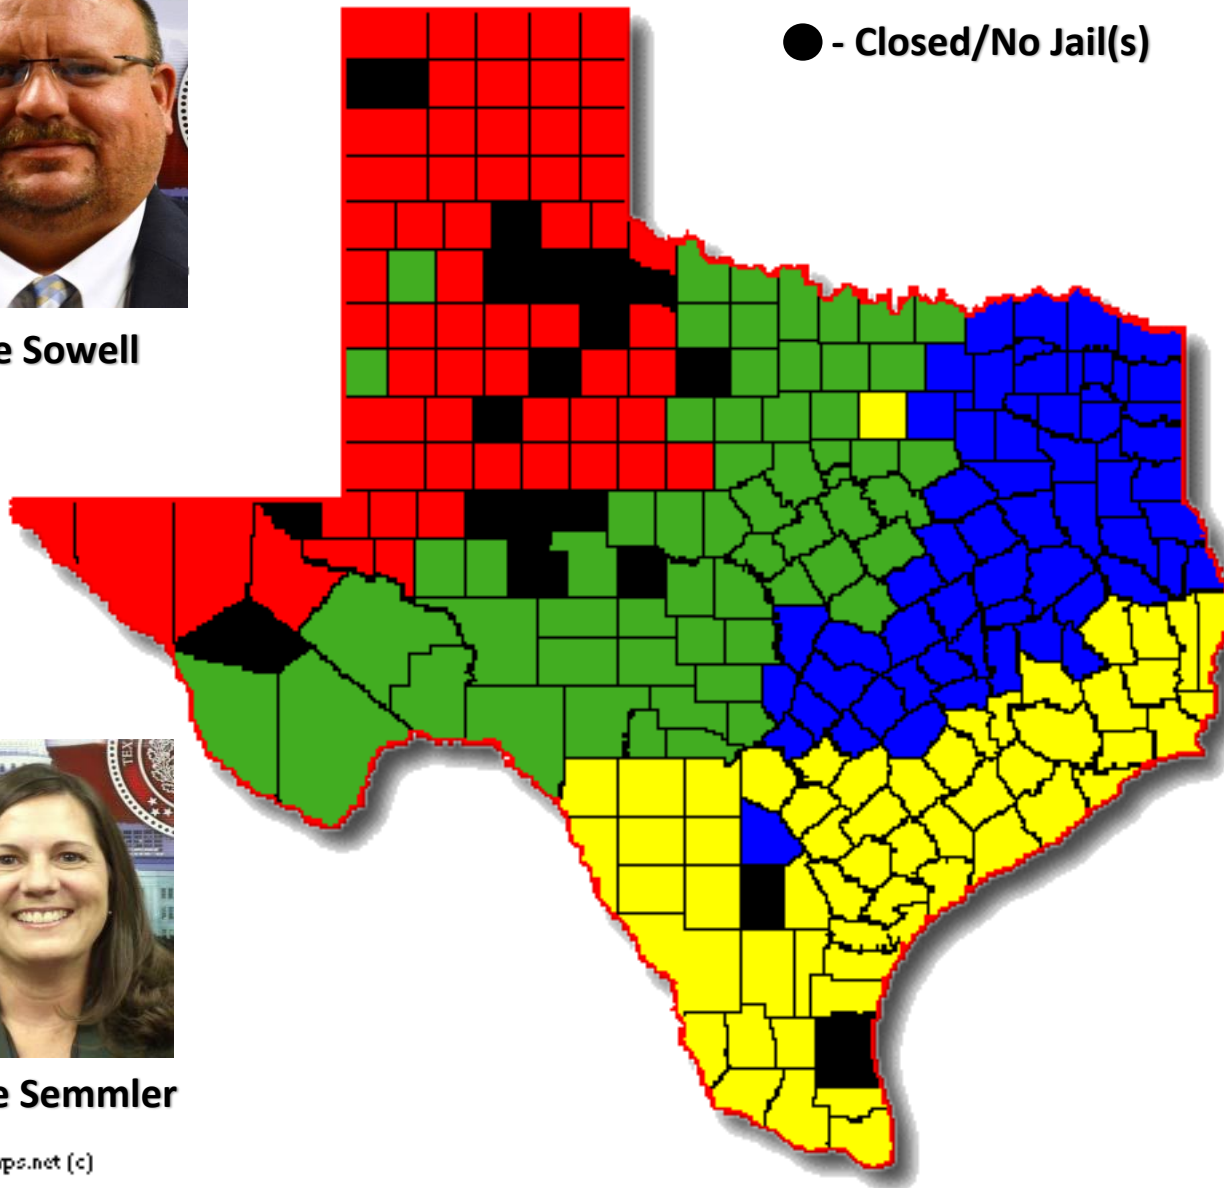

TEXAS COMMISSION ON JAIL STANDARDS INSPECTOR TERRITORY MAP – FY 2017

 -Shane Sowell

 -Fred St. Amant

 -Jackie Semmler

 -Phillip Bosquez

Source: diymaps.net (c)