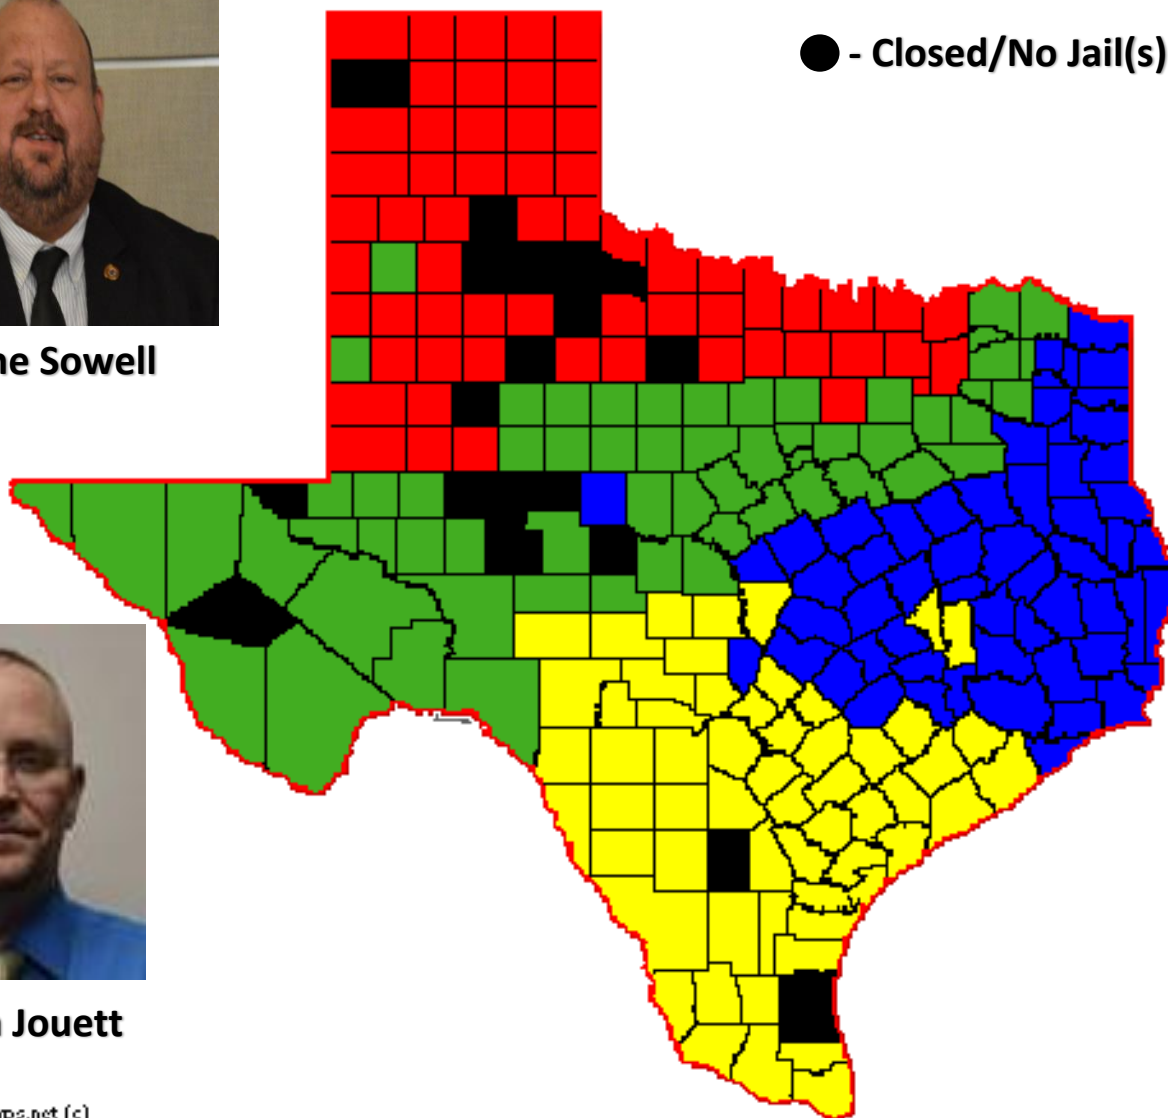

TEXAS COMMISSION ON JAIL STANDARDS INSPECTOR TERRITORY MAP – FY 2019

● -Shane Sowell

● -William Phariss

● -Jason Jouett

● -Jennifer Shumake

Source: diymaps.net (c)