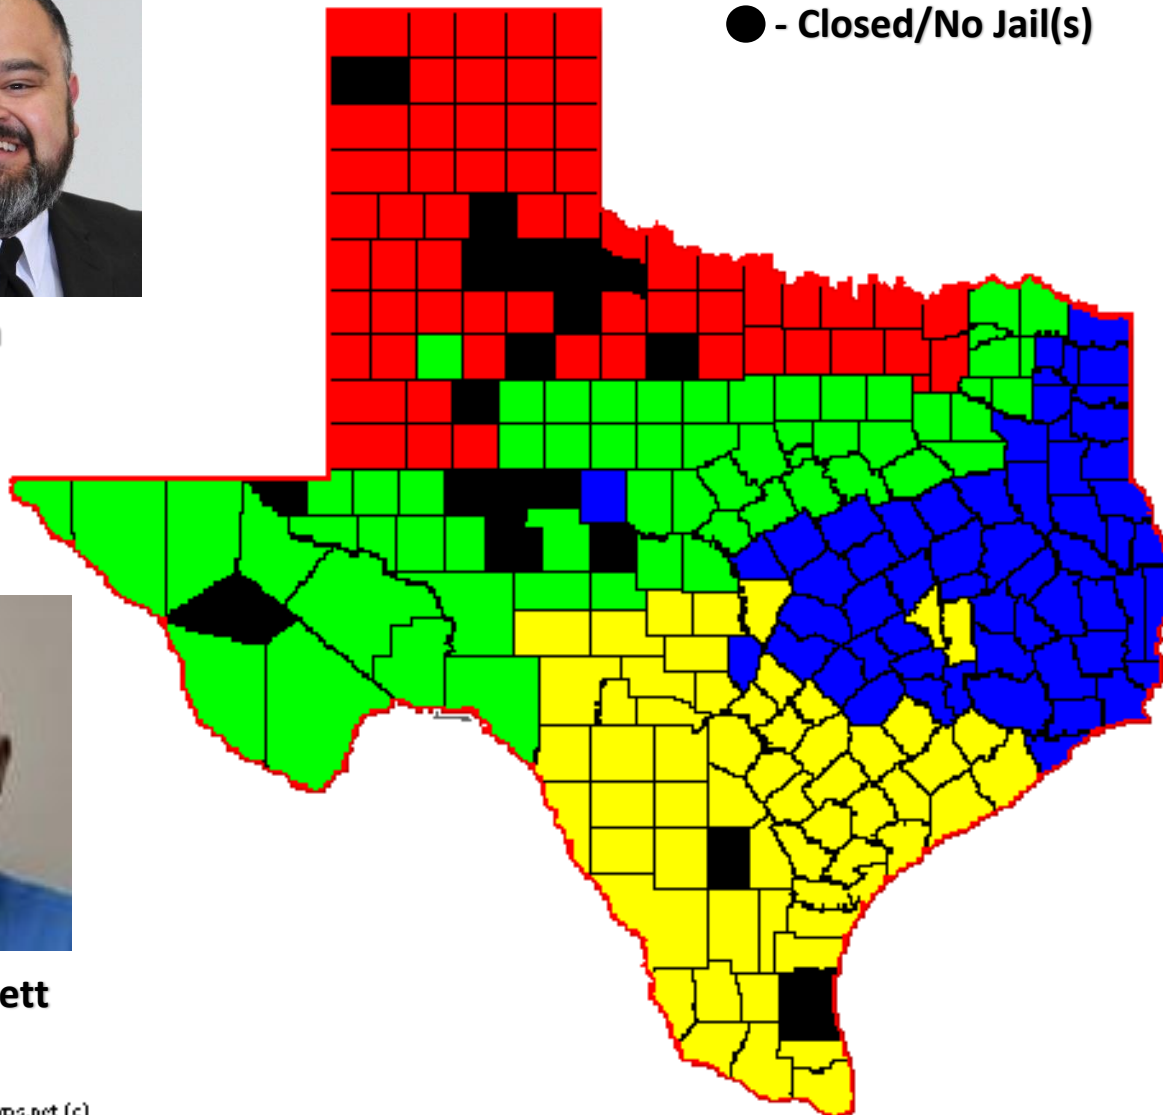

# TEXAS COMMISSION ON JAIL STANDARDS INSPECTOR TERRITORY MAP – FY 2020

● -Jon Luna

● -William Phariss

● -Jason Jouett

● -Jennifer Shumake

Source: diymaps.net (c)