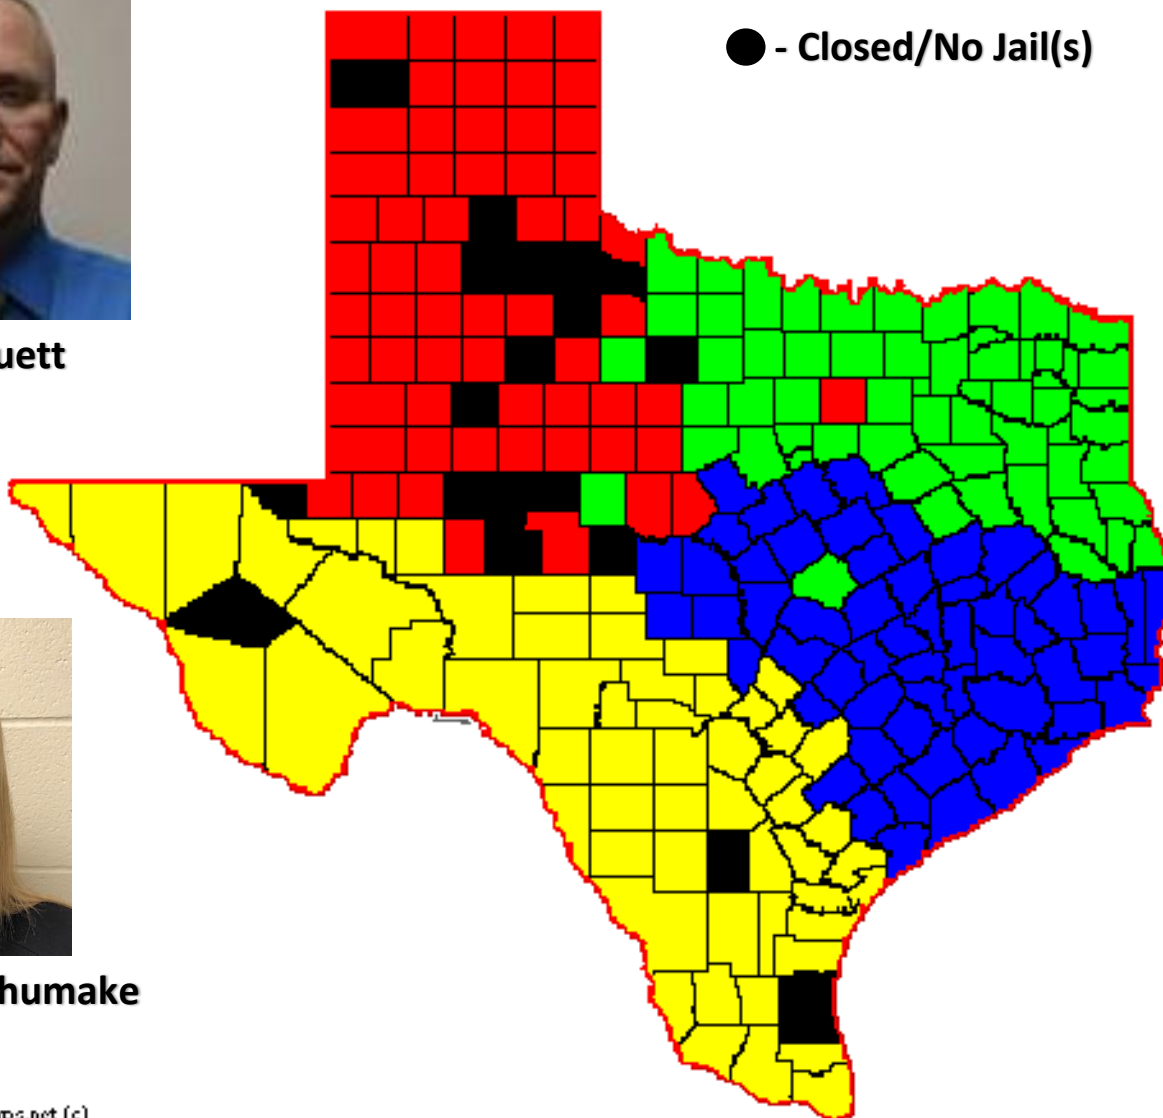

# TEXAS COMMISSION ON JAIL STANDARDS INSPECTOR TERRITORY MAP – FY 2021

 -Jason Jouett

 -Michael Gravitt

 -Jennifer Shumake

 -Byron Shelton

Source: diymaps.net (c)