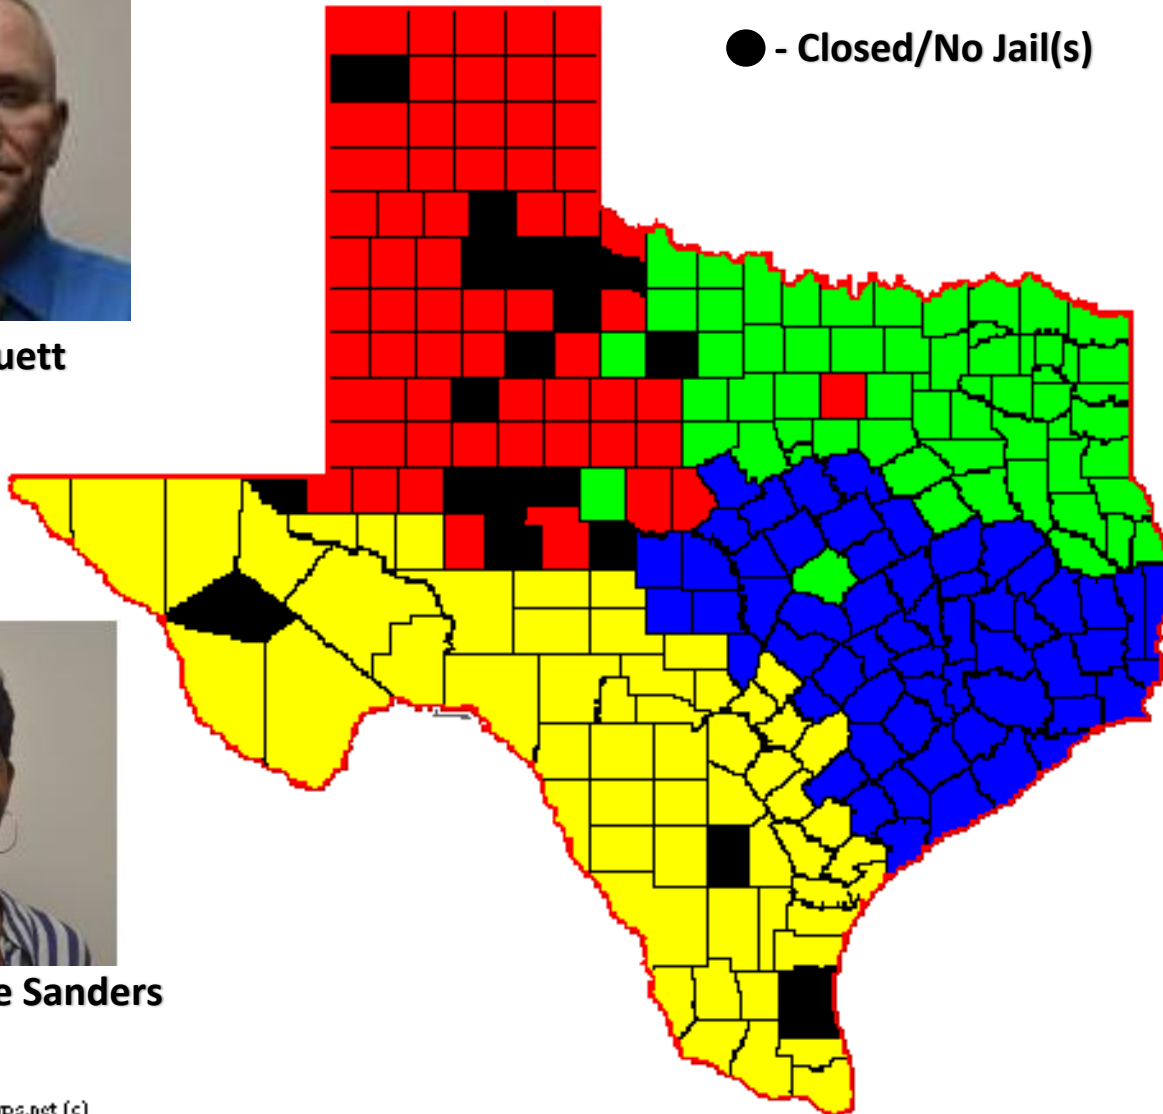

TEXAS COMMISSION ON JAIL STANDARDS INSPECTOR TERRITORY MAP – FY 2022

 -Jason Jouett

 -Michael Gravitt

 -Earnestine Sanders

 -Byron Shelton

Source: diymaps.net (c)